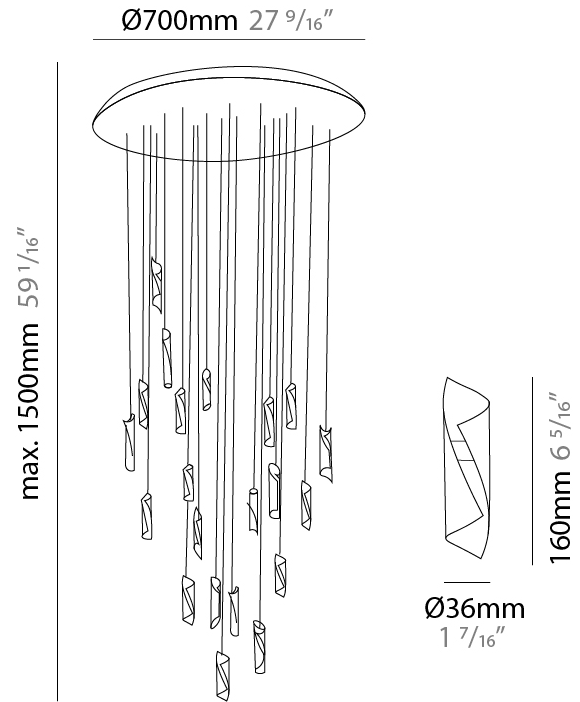

PROJECT
TYPE
SPECIFIER
QUANTITY
DATE

HUE 20 SUSPENSION

D131004-

base number Finish
Options

1. To build a product code in our configurator select the specify button on the base model # product page
2. To build a manual product code on this datasheet choose from the options listed below in blue font and add the suffix to the base model #

GENERAL

Series: HUE
Subseries: Hue 20
Brand: Knikerboker
Division: Design
Mounting Type: Suspension
Mounting Location: Ceiling
Subcategory: Ambient

PHYSICAL

Shape: Abstract
Diameter (mm): 700
Diameter (in): 27 9/16
Height (mm): 160
Height (in): 6 5/16
Max. Overall Height (mm): 1500
Max. Overall Height (in): 59 1/16
Light Distribution: Direct / Indirect
Fixture Finish: BRL / BFM / BRW / CLF / CLM / CLW / GLF / GLM / GLW / MBK / SLF / SLM / SLW / WHI
Fixture Material: Metal
Cable Details: Silicon Coaxial Cable

ELECTRICAL

Lamp Type: LED
Total Output Wattage (W): 30
Dimming: Phase Dimming (120Vac Only)
Driver Included: Yes
Driver Location: Integrated
Driver Type: Constant Current - Universal
Driver Class: Class 2
Input Voltage (V): 120 - 277
Constant Current (MA): 350
Upon Request: Phase dimming @120Vac only / Non-dimming 277Vac

LED

Number of LEDs: 20
Color Temperature (°K): 3000
Max. Delivered Lumen (lm): 3000
CRI: >80 CRI
Lamp Life (hrs): 50000

OPTICAL

RATINGS AND CERTIFICATIONS

Certified By: Certified for North American Standards
IP rating: IP20